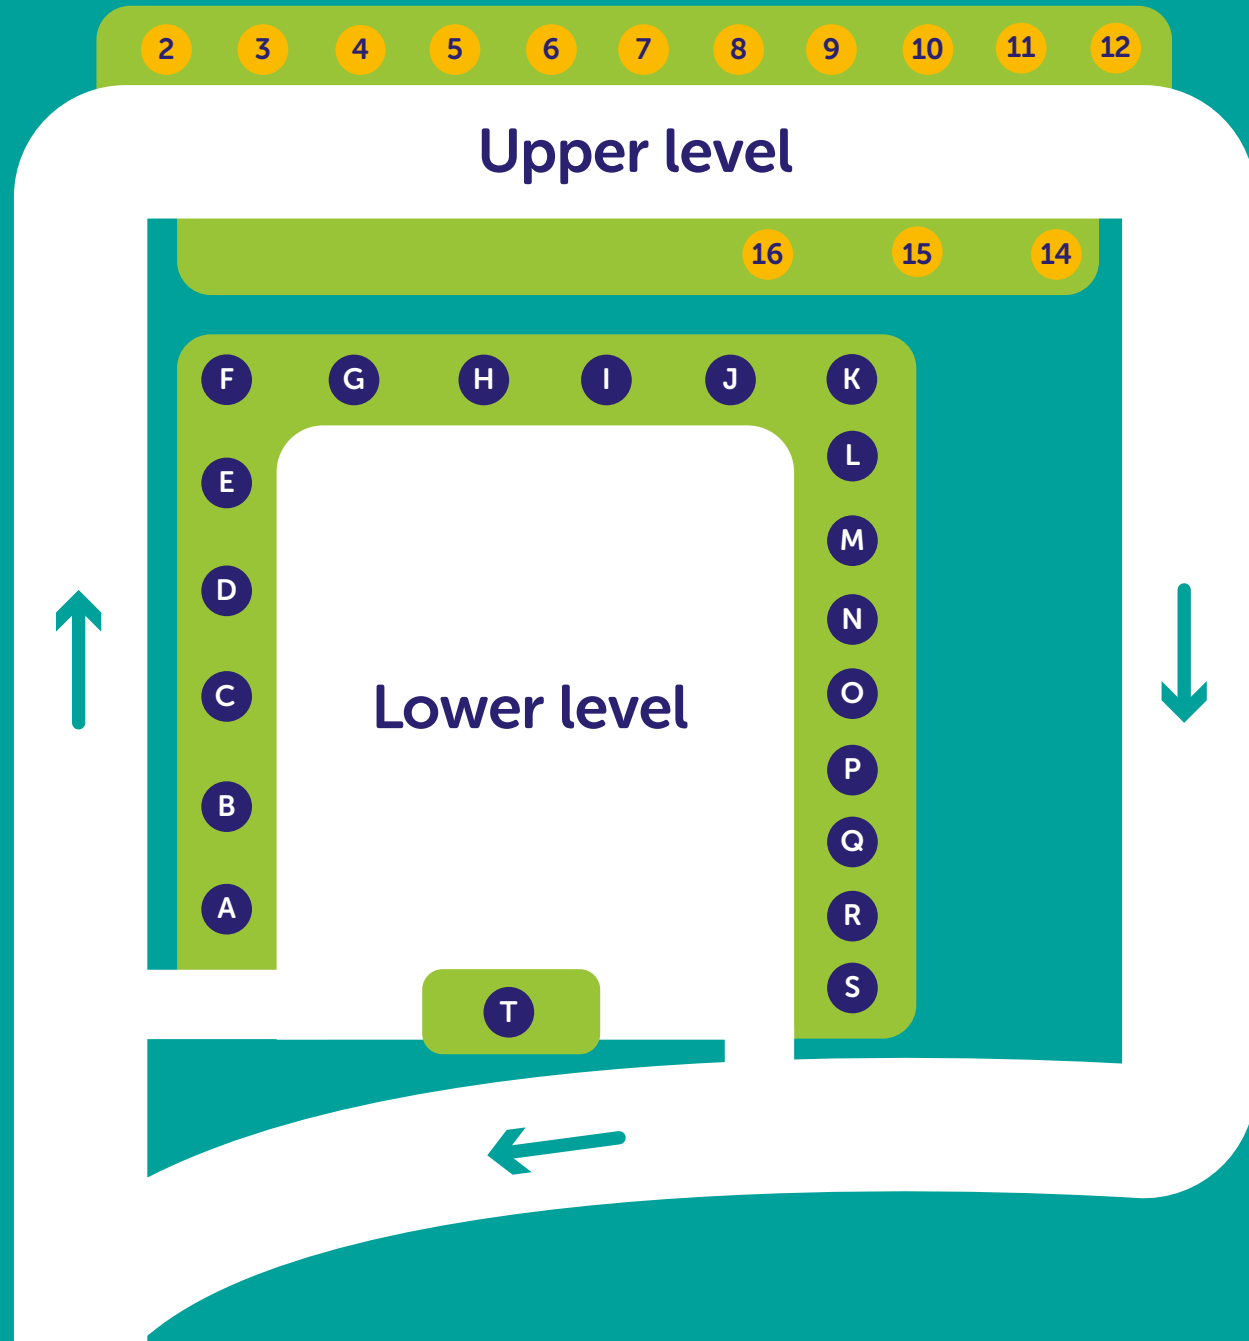

Avonmouth HRRC Site Map

REUSE SHOP

P
Reuse shop customer parking

Key

Ⓔ Chargeable DIY waste

Upper level

- 2 Upholstered furniture
- 3 Carpet and underlay
- 4 Small electricals
- 5 Hard plastics
- 6 Garden waste
- 7 Wood
- 8 Metal
- 9 Cardboard
- 10 Bin bag waste
- 11 Non recyclable
- 12 Mattresses
- 14 Bulky waste
- 15 Plasterboard Ⓔ
- 16 Tyres

Lower level

- A Gas bottles
- B Asbestos Ⓔ
- C TVs and monitors
- D Clothes, shoes and linen
- E Fluorescent tubes and bulbs
- F Engine oil
- G Reuse drop off
- H Dry cell batteries
- I Useable paint
- J Spectacles
- K Reusable books
- L Wires and cables
- M Rubble Ⓔ
- N Soil
- O Ceramics
- P Paper
- Q Plastic and cans
- R Glass
- S Fridges and freezers
- T Other white goods
- U Car batteries